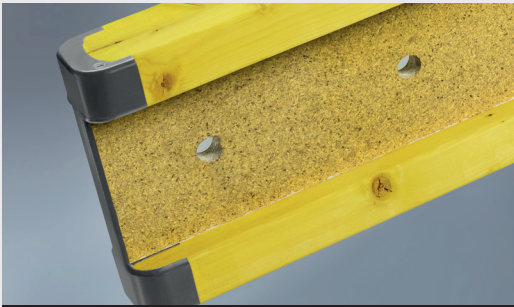

Form-on Formwork Components Made in Austria

Form-on smartPROPplus

Available Warehouse Miami, FL

Form-on smartPROPplus 20 350 (6'6" - 11'5") | PU: 42 pcs
Form-on smartPROPplus 20 550 (9'9" - 18'1") | PU: 30 pcs

NEW

Form-on smartBEAMplus

Available Warehouse Miami, FL

Form-on smartBEAMplus 20 P in following length:
265 (8'3"), 290 (9'6"), 390 (12'9"), 490 (16') | PU: 100 pcs
590 (19'4") | PU: 60 pcs

NEW

Used Dokaflex Components ★★ ★ Quality

Available Warehouse Miami, FL

Doka Removeable Folding Tripod top

Doka removeable tripod top in *** used condition. The material will be delivered in a Doka skeleton box.
PU: 35 pcs

USED

Doka Lowering Head H20

USED

Doka floor prop Eurex 30 top

Doka floor prop Eurex 30 top 350 (6'6" - 11'5") and 450 (8'2" - 14'9") in *** used condition. The posts will be delivered in stacking pallets.
PU: 30 pcs

USED

MICON Scaffolding LCC
2466 Ali Baba Ave
Opa Locka, FL 33054